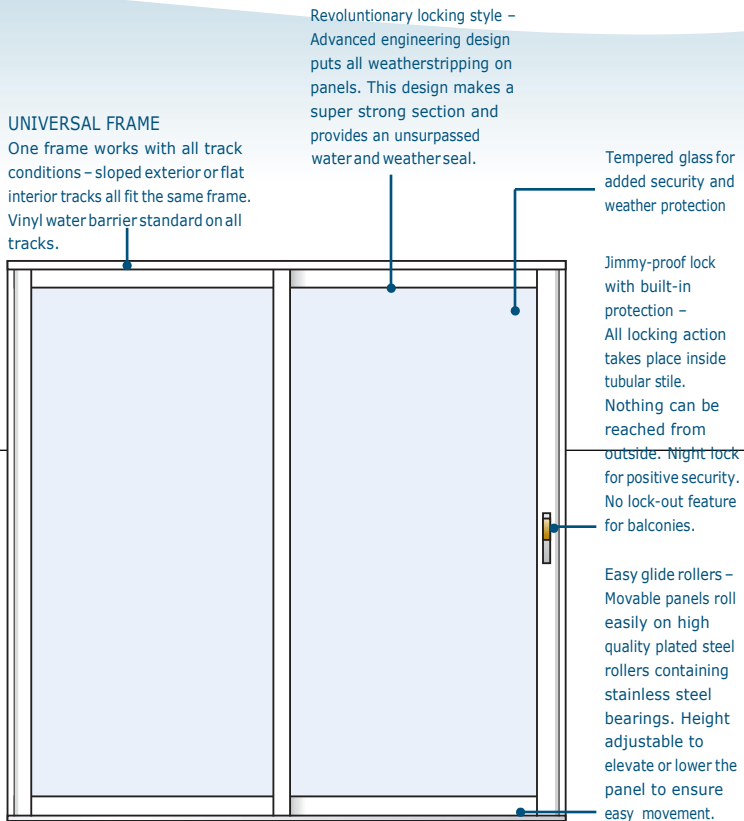

# ALUMINUM SLIDING GLASS DOOR

## DOOR SIZING CHARTS

Heavy plated flush pulls – all panels bypass without interference. Outstanding standard features include no lock-out, built-in night bolt and night lock.

Self-adjusting screen (not shown) – The screen rolls at a finger-tip touch, yet it will not come off the track. Reversible for left or right operation. Spring loaded bottom and top rollers assure excellence in operation.

### OPTIONS

- Available in white, bronze and mill finish
  - Glass available in clear, gray tint and bronze tint

Protecting All That Matters.

STANDARD DOOR SIZES				
Nominal Panel Width (Inches)	Nominal Door Width (Inches)			Nominal Door Height (Inches)
	CONFIGURATION			
	0X	0X	0X	
	XO	XO	XO	
	XX	XX	XX	
24	48	72	96	79¾
30	60	90	120	
36	72	108	144	
42	84	126	168	
48	96	144	192	95½
24	48	72	96	
30	60	90	120	
36	72	108	144	
42	84	126	168	
48	96	144	192	