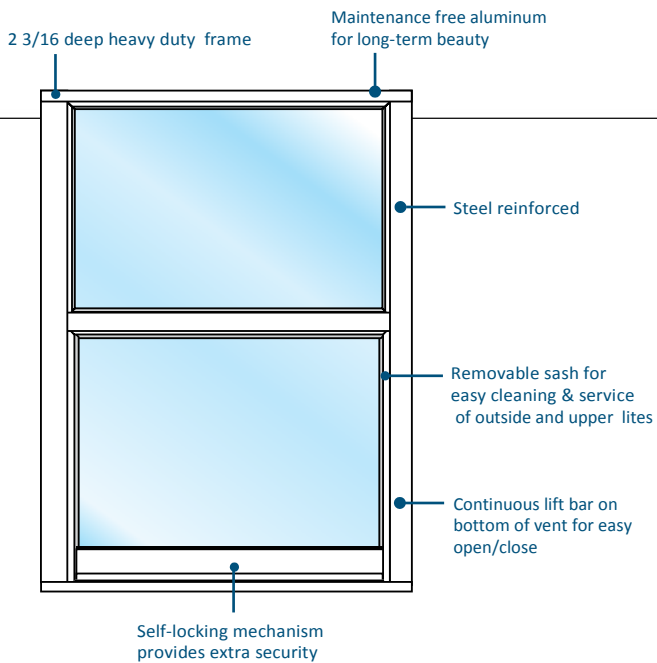

HURRICANE RESISTANT SINGLE HUNG WINDOW

HURRICANE RESISTANT WINDOWS

SERIES 2500

FLANGE TYPE

WINDOW WIDTH

19 1/8" 26 1/2" 37" 53 1/8"

26"

SH12 SH 1/2 32 SH22 SH32

38 3/8"

SH13 SH 1/2 33 SH23 SH33

50 5/8"

SH14 SH 1/2 34 SH24 SH34

63"

SH15 SH 1/2 35 SH25 SH35

74 1/4"

SH16 SH 1/2 36 SH26 SH36