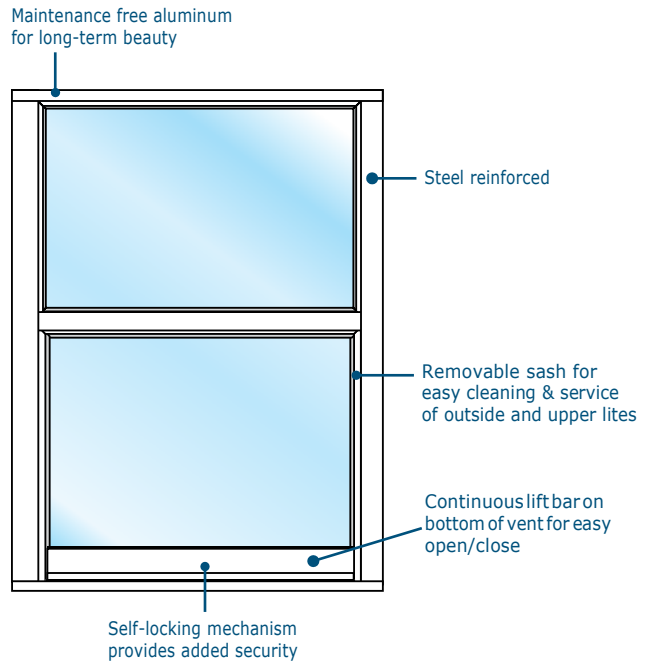

HURRICANE RESISTANT IMPACT BALCONY DOOR

SERIES 1800 FRENCH DOOR

- 6' 8" and 7' standard height
- Aluminum – low maintenance alternative to wood or rusting metal
- Flush bolts provided
- Laminated glass used on Impact Resistant window
- Tie-rod door leaf construction for extra strength
- All doors pre-hung.
- All doors swing out.
- Balcony doors have three hinges.