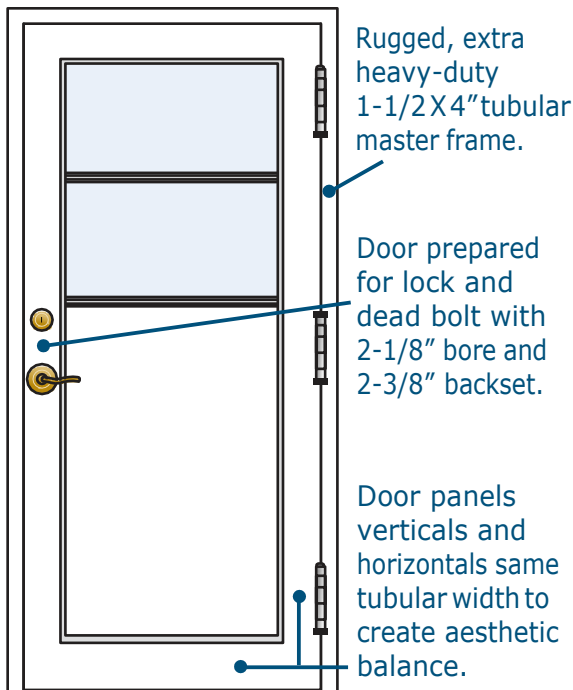

HURRICANE RESISTANT IMPACT BALCONY DOOR

SERIES 1800 FRENCH DOOR

- 6' 8" and 7' standard height
- Aluminum – low maintenance alternative to wood or rusting metal
- Flush bolts provided
- Laminated glass used on Impact Resistant window
- Tie-rod door leaf construction for extra strength
- All doors pre-hung.
- All doors swing out.
- Balcony doors have three hinges.